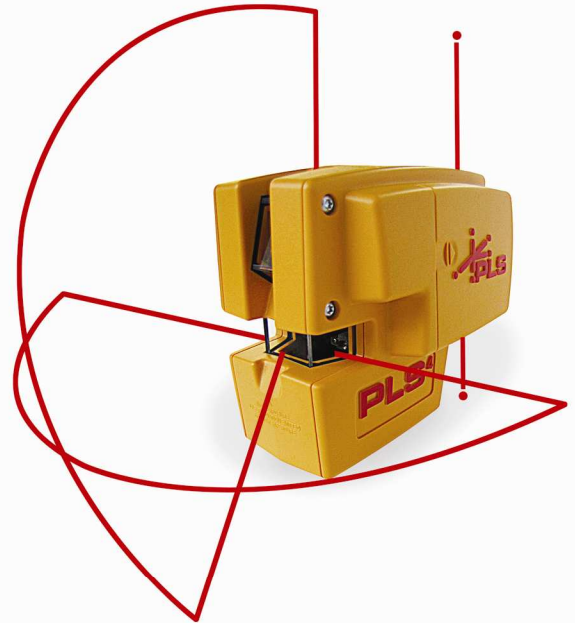

## PLS 4

Combines all the features of the PLS 180 and adds point to point plumb.

System includes its own dedicated floor base and magnetic wall bracket

Cross Line Accuracy:  $\pm 1/8''$  @ 30 feet ( $\pm 3\text{mm}$  @ 10 meters)  
Point-to-Point Accuracy:  $\pm 1/4''$  @ 100 feet ( $\pm 6\text{mm}$  @ 30 meters)