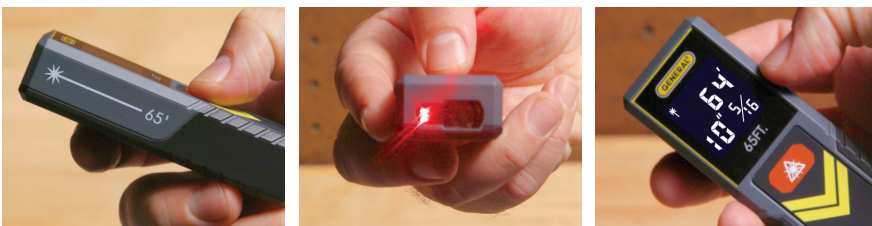

- **Button-activated laser** for one-hand, one-person operation
- **High-visibility display** with white digits on a backlit black screen
- **Real-time measuring** that adjusts just like a tape measure
- **65 ft. laser capability** that makes measuring 10X faster*

SPECIFICATIONS

Laser

- Measurement Range: 65 ft.
- Measurement Accuracy: 1/8 in.
- Minimum Measuring Distance: 10 in.
- Laser output: <1mW (Class II) @ wavelength of 630 to 670 nm
- Typical battery life: >3,000 measurements

Dimensions

- Size: 1.5 x 3.9 x 0.9 in.
- Weight (Unpackaged): 3.2 ozs.

INCLUDES

- (1) 65 ft. Laser distance measure
- (2) AAA batteries

General Tools and Instruments

75 Seaview Drive
 Secaucus, NJ 07094-1806
 TEL: 212.431.6100
 TOLL FREE: 800.697.8665
 sales@generaltools.com